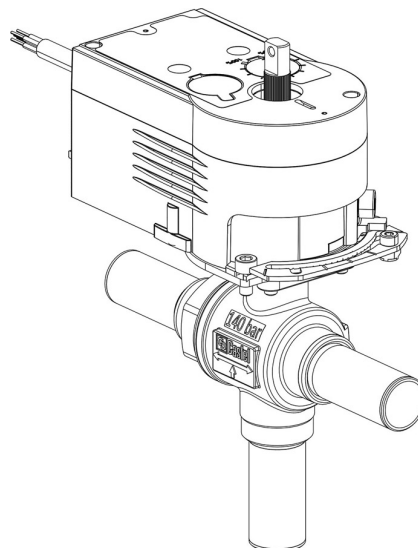

Product Code

**6698EM/M22A2**

3-Ways Motorized Ball Valve CO2

22mm W 24V

PS = 140 bar

### Product details

N° Catalogue (1) 6698EM/M22A2

Raccords ODS Ø [in.] -

Raccords ODS Ø [mm] -

Puissance [W] 22

P/N Servomoteur 9700/RA2

Couple [Nm] 10

Orifice bille Ø [mm] 19