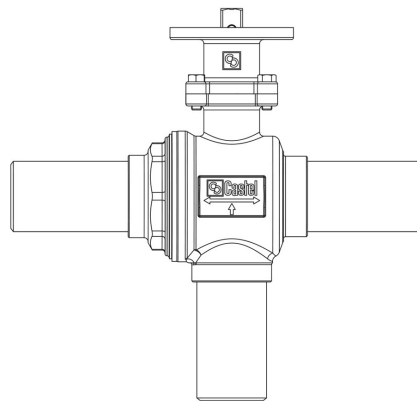

Product Code

6698EB/M35

3-Ways Valves to be motorized CO2

35mm W

PS = 140 bar

Product use

Accessories for use with refrigerant R744.

Product details

N° Catalogue (1) 6698EB/M35

Raccords ODS Ø [in.] -

Raccords ODS Ø [mm] -

W Ø [mm] 35

Orifice bille Ø [mm] 28

Kv [m³/h] 20,3

PS [bar] 140

MWP [psi] (2) (3)