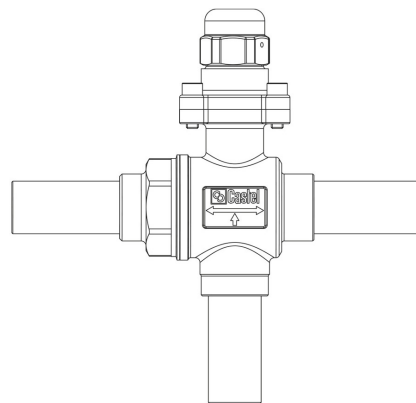

Product Code

6698E/M35

3-Ways Manual Ball Valve CO2

33,4mm W

PS = 140 bar

G O G R E E N

R744 • NATURAL REFRIGERANT

Product use

Accessories for use with refrigerant R744.

Product details

N° Catalogue 6698E/M35

Raccords ODS [mm] 35

Kv [m³/h] 20,3

PS [bar] 140

MWP [psi] (1) (2)

TS[°C] min. -40