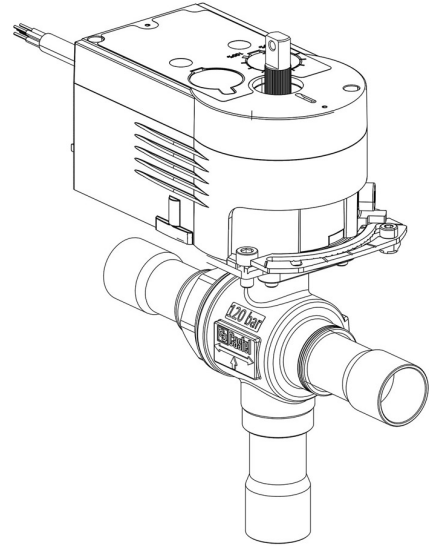

Product Code

6697EM/9A6

3-Ways Motorized Ball Valve CO2

1.1/8" ODS 230V

PS = 130 bar

GO GREEN

R744 • NATURAL REFRIGERANT

Product use

Accessories for use with refrigerant R744.

Product details

N° Catalogue (1) 6697EM/9A6

Raccords ODS Ø [in.] 1.1/8"

Raccords ODS Ø [mm] -

Puissance W Ø [mm] -

P/N Servomoteur 9700/RA6

Couple [Nm] 10

Orifice bille Ø [mm] 24

Kv [m³/h] 15,9

PS [bar] 130

TS [°C] min. -40

TS [°C] max. +150

Emballage 1

Notes

(1) : avec servomoteur et la plaque de montage