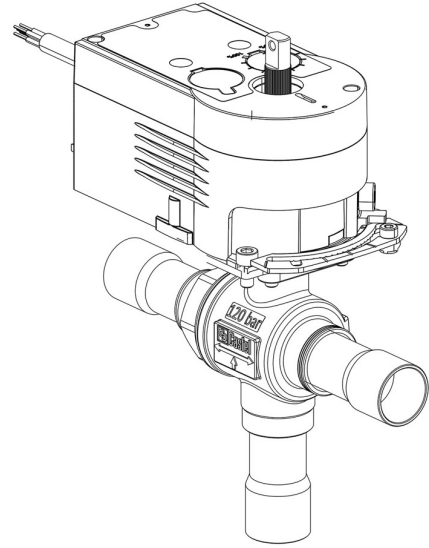

# 6697EM/4A6

3-Ways Motorized Ball Valve-CO2

1/2" ODS 230V

PS = 130 bar

### Product details

N° Catalogue (1) 6697EM/4A6

Raccords ODS Ø [in.] 1/2"

Raccords ODS Ø [mm] -

Puissance W Ø [mm] -

P/N Servomoteur 9700/RA6

Couple [Nm] 10

Orifice bille Ø [mm] 13,5