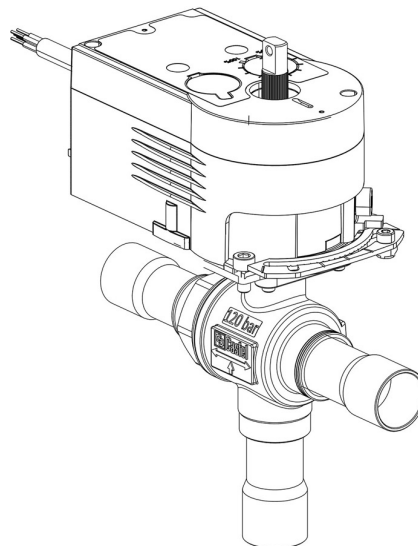

# 6697EM/3A6

3/8" ODS - 230V

3/8" ODS - 230V

PS = 130 bar

## Product details

N° Catalogue (1) 6697EM/3A6

Raccords ODS Ø [in.] 3/8"

Raccords ODS Ø [mm] -

Puissance W Ø [mm] -

P/N Servomoteur 9700/RA6

Couple [Nm] 10

Orifice bille Ø [mm] 13,5