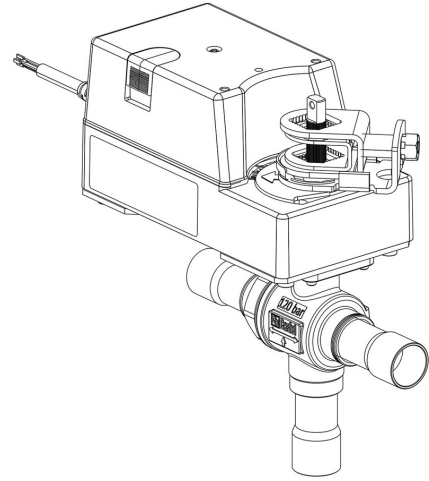

Product Code

6697EM/13A6

3-Ways Motorized Ball Valve CO2

1.5/8" ODS 230V

PS = 130 bar

G O G R E E N

R744 • NATURAL REFRIGERANT

Product use

Accessories for use with refrigerant R744.

Product details

N° Catalogue (1) 6697EM/13A6

Raccords ODS Ø [in.] 1.5/8"

Raccords ODS Ø [mm] -

Puissance W Ø [mm] -

P/N Servomoteur 9720/RA6

Couple [Nm] 30

Orifice bille Ø [mm] 37

Kv [m³/h] 38,5

PS [bar] 130

TS [°C] min. -40

TS [°C] max. +150

Emballage 1

Notes

(1) : avec servomoteur et la plaque de montage