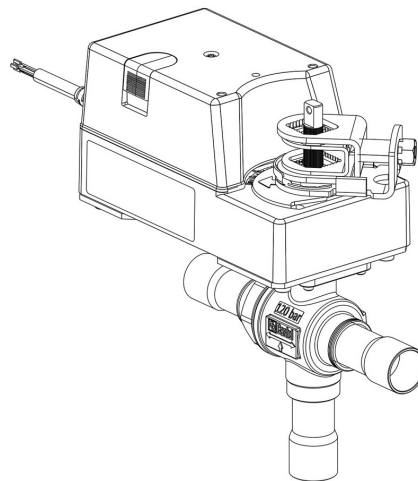

Product Code

6697EM/13A2

3-Ways Motorized Ball Valve CO2

1.5/8" ODS 24V

PS = 130 bar

Product use

Accessories for use with refrigerant R744.

Product details

N° Catalogue (1) 6697EM/13A2

Raccords ODS Ø [in.] 1.5/8"

Raccords ODS Ø [mm] -

Puissance W Ø [mm] -

P/N Servomoteur 9720/RA2

Couple [Nm] 30

Orifice bille Ø [mm] 37

Kv [m³/h] 38,5