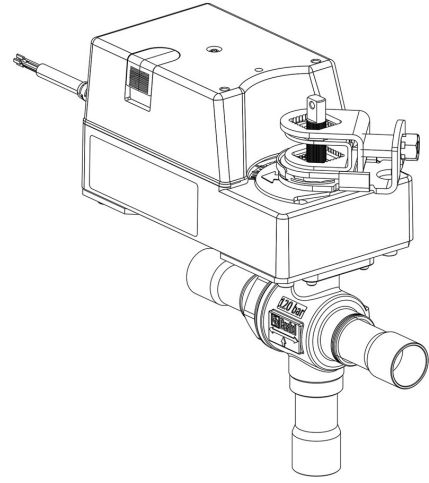

Product Code

6697EM/11A6

3-Ways Motorized Ball Valve CO2

1.3/8" ODS 230V

PS = 130 bar

G O G R E E N

R744 • NATURAL REFRIGERANT

Product use

Accessories for use with refrigerant R744.

Product details

N° Catalogue (1) 6697EM/11A6

Raccords ODS Ø [in.] 1.3/8"

Raccords ODS Ø [mm] 35

Puissance W Ø [mm] -

P/N Servomoteur 9720/RA6

Couple [Nm] 30

Orifice bille Ø [mm] 28

Kv [m³/h] 20,3

PS [bar] 130

TS [°C] min. -40

TS [°C] max. +150

Emballage 1

Notes

(1) : avec servomoteur et la plaque de montage