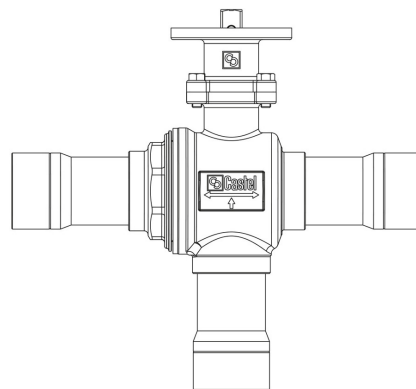

Product Code

**6697EB/3**

3-Ways Valves to be motorized CO2

3/8" ODS

PS = 130 bar

### Product details

N° Catalogue (1) 6697EB/3

Raccords ODS Ø [in.] 3/8"

Raccords ODS Ø [mm] -

W Ø [mm] -

Orifice bille Ø [mm] 13,5

Kv [m<sup>3</sup>/h] 4,6

PS[bar] 130