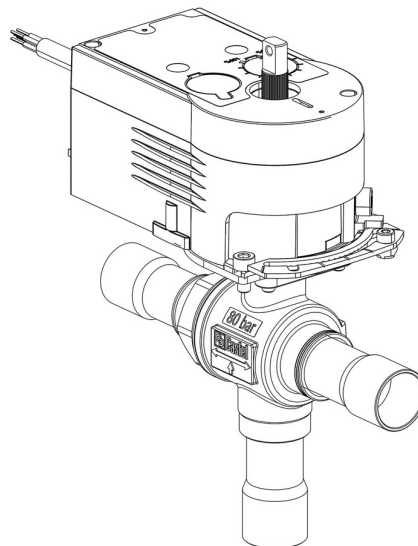

Product Code

**6690EM/7A2**

3-Ways Motorized Ball Valve CO2

7/8"-22mm ODS 24V

PS = 80 bar

### Product details

N° Catalogue (1) 6690EM/7A2

Raccords ODS Ø [in.] 7/8"

Raccords ODS Ø [mm] 22

Puissance W Ø [mm] -

P/N Servomoteur 9700/RA2

Couple [Nm] 10

Orifice bille Ø [mm] 19