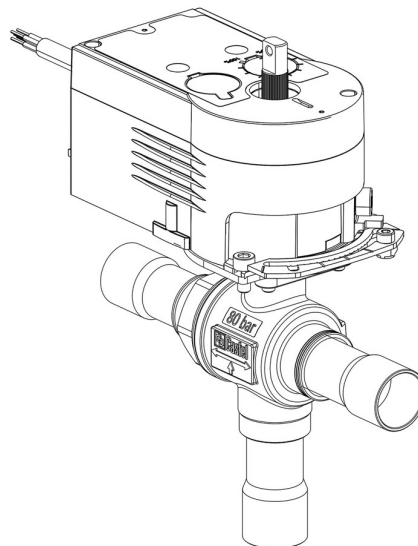

# 6690EM/6A6

3-Ways Motorized Ball Valve-CO2

3/4" ODS 230V

PS = 80 bar

## Product details

N° Catalogue (1) 6690EM/6A6

Raccords ODS Ø [in.] 3/4"

Raccords ODS Ø [mm] -

Puissance W Ø [mm] -

P/N Servomoteur 9700/RA6

Couple [Nm] 10

Orifice bille Ø [mm] 13,5