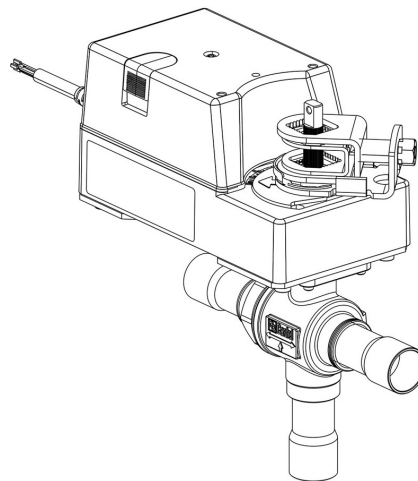

# 6690M/M42A6

3-Ways Motorized Ball Valve

42mm ODS 230V

PS = 45 bar

CLASSIC