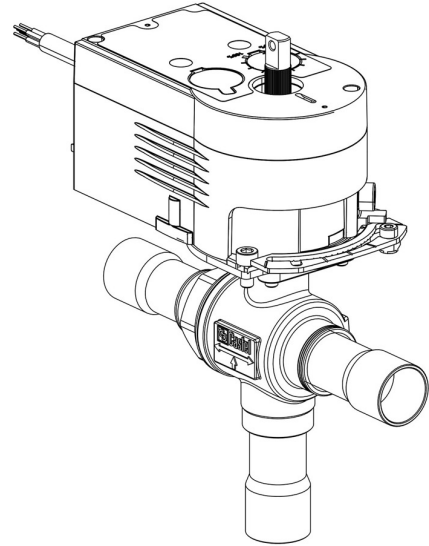

Product Code

6690M/6A6

3-Ways Motorized Ball Valve

3/4" ODS 220V

PS = 45 bar

Product use

Accessories for use with the following ASHRAE 34:2019 refrigerants, Class A1:

HCFC (R22)

HFC (R134a, R404A, R407C, R410A, R507)

HFO (R1234ze)

HFO + HFC (R448A, R449A, R450A, R452A, R513A, R515A, R515B)

Product details

N° Catalogue (1) 6690M/6A6

N° Catalogue (1) NEW

Raccords ODS Ø [in.] 3/4"

Raccords ODS Ø [mm] -

W Ø [mm] -

P/N Servomoteur 9700/RA6

Couple [Nm] 10

Orifice bille Ø [mm] 13,5

Kv[m³/h] 4,6

PS[bar] 45

TS[°C] min. -40

TS[°C] max. +150