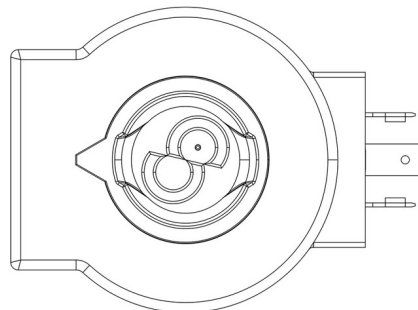

## Product use

Coils with the new ?FAST LOCK? fixing system, series 9300 and 9320, and coils with gear fixing systems, series 9110, 9120 and 9160.

Fast-on connections type DIN 43650/A for coils in series: 9120, 9160, 9300 and 9320; co-moulded cables for series 9110 coils. Protection rating IP65; IP68 for series 9160 coils coupled with series 9155 connectors. Available voltages; 24 VAC - 50/60 Hz, 110 VAC - 50/60 Hz, 220/230 VAC - 50/60 Hz, 240 VAC - 50/60 Hz, 380 VAC - 50/60 Hz, 12 VDC, 24 VDC, 27 VDC, 48 VDC.