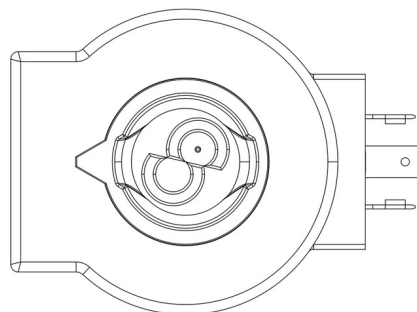

## Product use

Coils with the new ?FAST LOCK? fixing system, series 9300 and 9320, and coils with gear fixing systems, series 9110, 9120 and 9160.

Fast-on connections type DIN 43650/A for coils in series: 9120, 9160, 9300 and 9320; co-moulded cables for series 9110 coils. Protection rating IP65; IP68 for series 9160 coils coupled with series 9155 connectors. Available voltages; 24 VAC - 50/60 Hz, 110 VAC - 50/60 Hz, 220/230 VAC - 50/60 Hz, 240 VAC - 50/60 Hz, 380 VAC - 50/60 Hz, 12 VDC, 24 VDC, 27 VDC, 48 VDC.

Connectors in series 9150, normalized DIN 43650, to wire, with IP65 protection rating. Connectors in series 9900, again normalized DIN 43650, pre-wired with various cable lengths, with IP65 protection rating.