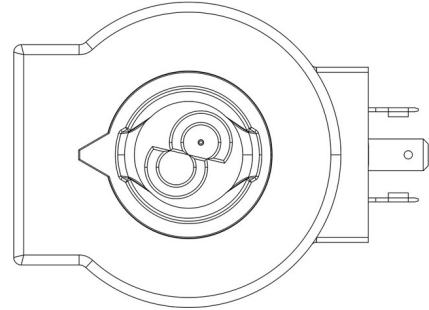

Product Code

9320/RA6

Coil Type HF3
220-230V 50/60Hz

Product use

Coils with the new ?FAST LOCK? fixing system, series 9300 and 9320, and coils with gear fixing systems, series 9110, 9120 and 9160.

Fast-on connections type DIN 43650/A for coils in series: 9120, 9160, 9300 and 9320; co-moulded cables for series 9110 coils. Protection rating IP65; IP68 for series 9160 coils coupled with series 9155 connectors.

Connectors in series 9155, to wire, with IP65/68 protection rating.

Product details

Type bobine	HF3
Tension [V]	220/230
Fréquence [Hz]	50/60
Puissance [W]	12
Longueur du câble [m]	-
Emballage	18

Notes

- (1) Bobine avec remplacement G9150/R97 (écrou jaune + vis noire + OR)
- (2) Utiliser exclusivement en association avec le connecteur/redresseur 9150/R45