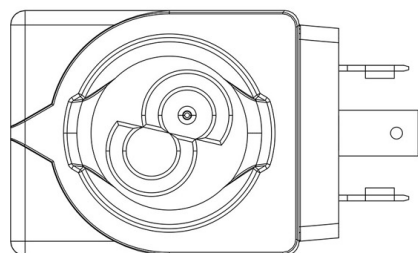

## Product use

Coils with the new "FAST LOCK" fixing system, series 9300 and 9320, and coils with gear fixing systems, series 9110, 9120 and 9160.

Fast-on connections type DIN 43650/A for coils in series: 9120, 9160, 9300 and 9320; co-moulded cables for series 9110 coils. Protection rating IP65; IP68 for series 9160 coils coupled with series 9155 connectors. Available voltages; 24 VAC - 50/60 Hz, 110 VAC - 50/60 Hz, 220/230 VAC - 50/60 Hz, 240 VAC - 50/60 Hz, 380 VAC - 50/60 Hz, 12 VDC, 24 VDC, 27 VDC, 48 VDC.