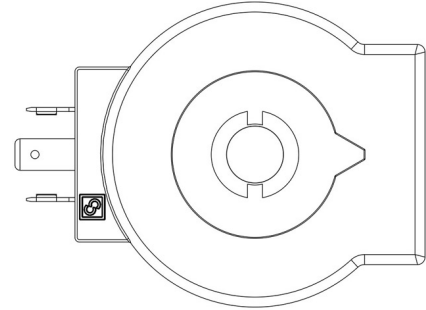

Product Code

9120/RD3

Coil Type HM3
220-230V 50/60Hz

POLYHEDRA

CLASSIC

Product use

Coils with the new ?FAST LOCK? fixing system, series 9300 and 9320, and coils with gear fixing systems, series 9110, 9120 and 9160.

Fast-on connections type DIN 43650/A for coils in series: 9120, 9160, 9300 and 9320; co-moulded cables for series 9110 coils. Protection rating IP65; IP68 for series 9160 coils coupled with series 9155 connectors.

Available voltages; 24 VAC - 50/60 Hz, 110 VAC - 50/60 Hz, 220/230 VAC - 50/60 Hz, 240 VAC - 50/60 Hz, 380 VAC - 50/60 Hz, 12 VDC, 24 VDC, 27 VDC, 48 VDC.

Connectors in series 9150, normalized DIN 43650, to wire, with IP65 protection rating. Connectors in series 9900, again normalized DIN 43650, pre-wired with various cable lengths, with IP65 protection rating.

Connectors in series 9155, to wire, with IP65/68 protection rating.

Product details

Type bobine HM3 (1)

Tension [V] 27 D.C.

Fréquence [Hz] -

Puissance [W] 20

Longueur du câble [m] -

Emballage 24

Notes

Castel non si assume alcuna responsabilità per eventuali errori nei cataloghi, opuscoli e altro materiale stampato o indicato nel sito Castel.it. Castel si riserva il diritto di modificare i propri prodotti senza preavviso. Tutti i marchi in questo materiale sono di proprietà di Castel. Tutti i diritti riservati.

Castel assumes no responsibility for any errors in catalogs, brochures and other material printed or indicated on the Castel.it website. Castel reserves the right to modify its products without notice. All trademarks in this material are the property of Castel. All rights reserved.