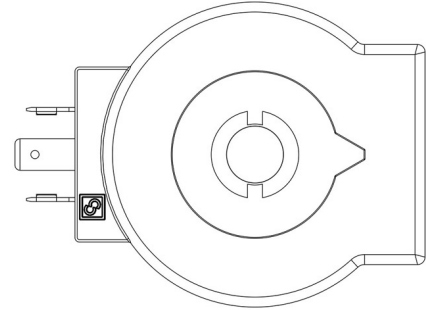

Product Code

9120/RD2

Coil Type HM3
24VDC

POLYHEDRA

CLASSIC

Product use

Coils with the new ?FAST LOCK? fixing system, series 9300 and 9320, and coils with gear fixing systems, series 9110, 9120 and 9160.

Fast-on connections type DIN 43650/A for coils in series: 9120, 9160, 9300 and 9320; co-moulded cables for series 9110 coils. Protection rating IP65; IP68 for series 9160 coils coupled with series 9155 connectors.

Connectors in series 9155, to wire, with IP65/68 protection rating.

Product details

Type bobine HM3 (1)

Tension [V] 24 D.C.

Fréquence [Hz] -

Puissance [W] 20

Longueur du câble [m] -

Emballage 24