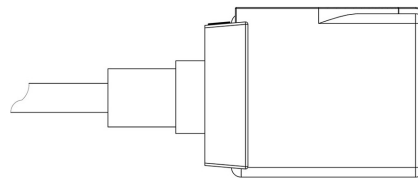

Product Code

9110/RA7

Coil Type CM2
240V 50/60Hz Cable Length=1m

POLYHEDRA

CLASSIC

Product use

Coils with the new ?FAST LOCK? fixing system, series 9300 and 9320, and coils with gear fixing systems, series 9110, 9120 and 9160.

Fast-on connections type DIN 43650/A for coils in series: 9120, 9160, 9300 and 9320; co-moulded cables for series 9110 coils. Protection rating IP65; IP68 for series 9160 coils coupled with series 9155 connectors. Available voltages; 24 VAC - 50/60 Hz, 110 VAC - 50/60 Hz, 220/230 VAC - 50/60 Hz, 240 VAC - 50/60 Hz, 380 VAC - 50/60 Hz, 12 VDC, 24 VDC, 27 VDC, 48 VDC.

Connectors in series 9150, normalized DIN 43650, to wire, with IP65 protection rating. Connectors in series 9900, again normalized DIN 43650, pre-wired with various cable lengths, with IP65 protection rating.

Connectors in series 9155, to wire, with IP65/68 protection rating.

Product details

Type bobine CM2 (1)

Tension [V] 240

Fréquence [Hz] 50/60

Puissance [W] 8

Longueur du câble [m] 1

Emballage 8

Notes

Castel non si assume alcuna responsabilità per eventuali errori nei cataloghi, opuscoli e altro materiale stampato o indicato nel sito Castel.it. Castel si riserva il diritto di modificare i propri prodotti senza preavviso. Tutti i marchi in questo materiale sono di proprietà di Castel. Tutti i diritti riservati.

Castel assumes no responsibility for any errors in catalogs, brochures and other material printed or indicated on the Castel.it website. Castel reserves the right to modify its products without notice. All trademarks in this material are the property of Castel. All rights reserved.