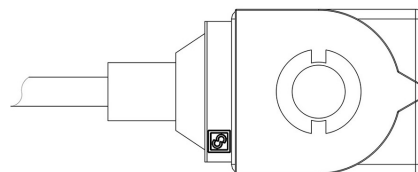

Product Code

9110/RA7

Coil Type CM2
240V 50/60Hz Cable Length=1m

POLYHEDRA

CLASSIC

Product use

Coils with the new ?FAST LOCK? fixing system, series 9300 and 9320, and coils with gear fixing systems, series 9110, 9120 and 9160.

Fast-on connections type DIN 43650/A for coils in series: 9120, 9160, 9300 and 9320; co-moulded cables for series 9110 coils. Protection rating IP65; IP68 for series 9160 coils coupled with series 9155 connectors. Available voltages; 24 VAC - 50/60 Hz, 110 VAC - 50/60 Hz, 220/230 VAC - 50/60 Hz, 240 VAC - 50/60 Hz, 380 VAC - 50/60 Hz, 12 VDC, 24 VDC, 27 VDC, 48 VDC.

Connectors in series 9150, normalized DIN 43650, to wire, with IP65 protection rating. Connectors in series 9900, again normalized DIN 43650, pre-wired with various cable lengths, with IP65 protection rating.

Connectors in series 9155, to wire, with IP65/68 protection rating.

Product details

Type bobine CM2 (1)

Tension [V] 240

Fréquence [Hz] 50/60

Puissance [W] 8

Longueur du câble [m] 1

Emballage 8

Notes

Castel non si assume alcuna responsabilità per eventuali errori nei cataloghi, opuscoli e altro materiale stampato o indicato nel sito Castel.it. Castel si riserva il diritto di modificare i propri prodotti senza preavviso. Tutti i marchi in questo materiale sono di proprietà di Castel. Tutti i diritti riservati.

Castel assumes no responsibility for any errors in catalogs, brochures and other material printed or indicated on the Castel.it website. Castel reserves the right to modify its products without notice. All trademarks in this material are the property of Castel. All rights reserved.