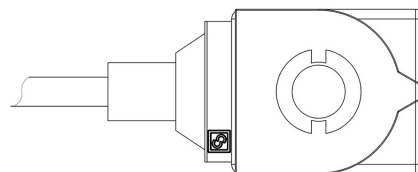

Product Code

9110/RA6

Coil Type CM2

220-230V 50/60Hz Cable Length=1m

POLYHEDRA

CLASSIC

Product use

Coils with the new ?FAST LOCK? fixing system, series 9300 and 9320, and coils with gear fixing systems, series 9110, 9120 and 9160.