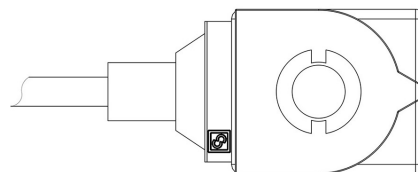

Product Code

9110/RA4

Coil Type CM2

110V 50/60Hz Cable Length=1m

POLYHEDRA

CLASSIC

Product use

Coils with the new ?FAST LOCK? fixing system, series 9300 and 9320, and coils with gear fixing systems, series 9110, 9120 and 9160.