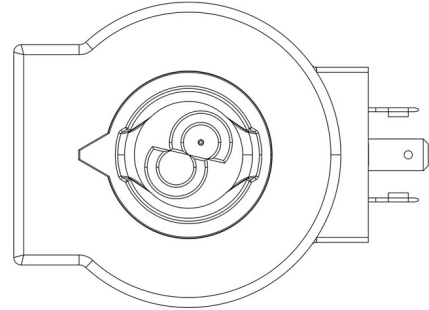

Product Code

9320/RA6

Coil Type HF3
220-230V 50/60Hz

Product use

Coils with the new ?FAST LOCK? fixing system, series 9320, and coils with gear fixing systems, series 9120 and 9121 to be used with normally closed solenoid valves.

Fast-on connections type DIN 43650/A for coils in series 9120 and 9320; co-moulded cables for series 9121 coils.

Available voltages: 220/230 VAC - 50/60 Hz, 12 VDC, 24 VDC, 27 VDC, 48 VDC.

Connectors in series 9150, normalized DIN 43650, to wire, with IP65 protection rating. Connectors in series 9900, again normalized DIN 43650, pre-wired with various cable lengths, with IP65 protection rating.

Product details

Type bobine	HF3
Tension [V]	220/230
Fréquence [Hz]	50/60
Puissance [W]	12
Longueur du câble [m]	-
Emballage	18

Notes

(1): Bobine avec remplacement G9150/R97 (écrou jaune + vis noire + OR)