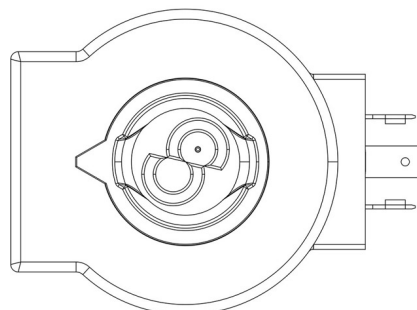

## Product use

Coils with the new ?FAST LOCK? fixing system, series 9300 and 9320, and coils with gear fixing systems, series 9110, 9120 and 9160.

Fast-on connections type DIN 43650/A for coils in series: 9120, 9160, 9300 and 9320; co-moulded cables for series 9110 coils. Protection rating IP65; IP68 for series 9160 coils coupled with series 9155 connectors. Available voltages; 24 VAC - 50/60 Hz, 110 VAC - 50/60 Hz, 220/230 VAC - 50/60 Hz, 240 VAC - 50/60 Hz, 380 VAC - 50/60 Hz, 12 VDC, 24 VDC, 27 VDC, 48 VDC.

Connectors in series 9150, normalized DIN 43650, to wire, with IP65 protection rating. Connectors in series 9900, again normalized DIN 43650, pre-wired with various cable lengths, with IP65 protection rating.