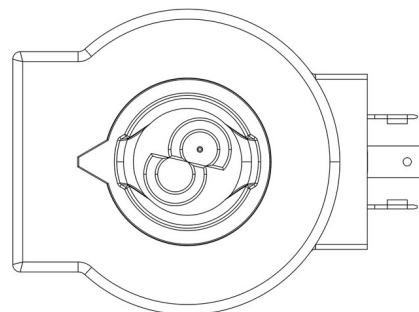

Product Code

9320/RA6

Coil Type HF3
220-230V 50/60Hz

Product use

Coils with the new ?FAST LOCK? fixing system, series 9300 and 9320, and coils with gear fixing systems, series 9110, 9120 and 9160.

Fast-on connections type DIN 43650/A for coils in series: 9120, 9160, 9300 and 9320; co-moulded cables for series 9110 coils. Protection rating IP65; IP68 for series 9160 coils coupled with series 9155 connectors.

Connectors in series 9155, to wire, with IP65/68 protection rating.

Product details

Type bobine	HF3
Tension [V]	220/230
Fréquence [Hz]	50/60
Puissance [W]	12
Longueur du câble [m]	-
Emballage	18

Notes

(1): Bobine avec remplacement G9150/R97 (écrou jaune + vis noire + OR)