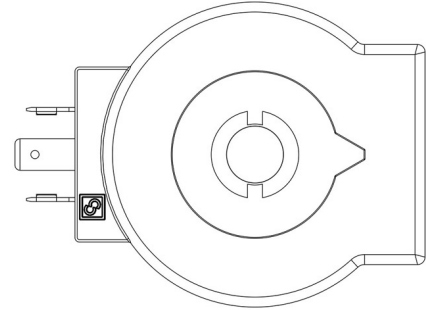

Product Code

9120/RD4

Coil Type HM3
220-230V 50/60Hz

POLYHEDRA

CLASSIC

Product use

Coils with the new ?FAST LOCK? fixing system, series 9300 and 9320, and coils with gear fixing systems, series 9110, 9120 and 9160.

Fast-on connections type DIN 43650/A for coils in series: 9120, 9160, 9300 and 9320; co-moulded cables for series 9110 coils. Protection rating IP65; IP68 for series 9160 coils coupled with series 9155 connectors.

Connectors in series 9155, to wire, with IP65/68 protection rating.

Product details

Type bobine HM3 (1)

Tension [V] 48 D.C.

Fréquence [Hz] -

Puissance [W] 22

Longueur du câble [m] -

Emballage 24