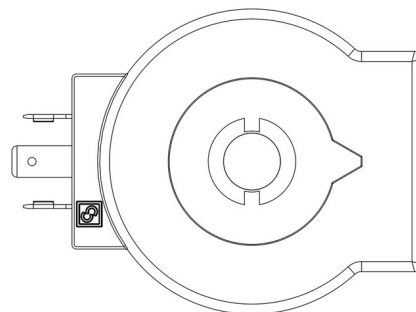

Product Code

9120/RD1

Coil Type HM3
220-230V 50/60Hz

POLYHEDRA

CLASSIC

Product use

Coils with the new ?FAST LOCK? fixing system, series 9300 and 9320, and coils with gear fixing systems, series 9110, 9120 and 9160.

Fast-on connections type DIN 43650/A for coils in series: 9120, 9160, 9300 and 9320; co-moulded cables for series 9110 coils. Protection rating IP65; IP68 for series 9160 coils coupled with series 9155 connectors. Available voltages; 24 VAC - 50/60 Hz, 110 VAC - 50/60 Hz, 220/230 VAC - 50/60 Hz, 240 VAC - 50/60 Hz, 380 VAC - 50/60 Hz, 12 VDC, 24 VDC, 27 VDC, 48 VDC.

Connectors in series 9150, normalized DIN 43650, to wire, with IP65 protection rating. Connectors in series 9900, again normalized DIN 43650, pre-wired with various cable lengths, with IP65 protection rating.

Connectors in series 9155, to wire, with IP65/68 protection rating.

Product details

Type bobine HM3 (1)

Tension [V] 12 D.C.

Fréquence [Hz] -

Puissance [W] 20

Longueur du câble [m] -

Emballage 24