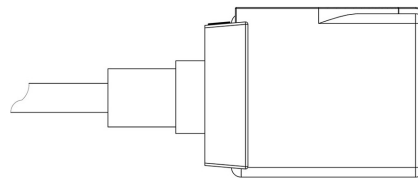

Product Code

9110/RA6

Coil Type CM2

220-230V 50/60Hz Cable Length=1m

POLYHEDRA

CLASSIC

Product use

Coils with the new ?FAST LOCK? fixing system, series 9300 and 9320, and coils with gear fixing systems, series 9110, 9120 and 9160.

Fast-on connections type DIN 43650/A for coils in series: 9120, 9160, 9300 and 9320; co-moulded cables for series 9110 coils. Protection rating IP65; IP68 for series 9160 coils coupled with series 9155 connectors.

Available voltages; 24 VAC - 50/60 Hz, 110 VAC - 50/60 Hz, 220/230 VAC - 50/60 Hz, 240 VAC - 50/60 Hz, 380 VAC - 50/60 Hz, 12 VDC, 24 VDC, 27 VDC, 48 VDC.

Connectors in series 9150, normalized DIN 43650, to wire, with IP65 protection rating. Connectors in series 9900, again normalized DIN 43650, pre-wired with various cable lengths, with IP65 protection rating.

Connectors in series 9155, to wire, with IP65/68 protection rating.

Product details

Type bobine CM2 (1)

Tension [V] 220/230

Fréquence [Hz] 50/60

Puissance [W] 8

Longueur du câble [m] 1

Emballage 8

Notes

Castel non si assume alcuna responsabilità per eventuali errori nei cataloghi, opuscoli e altro materiale stampato o indicato nel sito Castel.it. Castel si riserva il diritto di modificare i propri prodotti senza preavviso. Tutti i marchi in questo materiale sono di proprietà di Castel. Tutti i diritti riservati.

Castel assumes no responsibility for any errors in catalogs, brochures and other material printed or indicated on the Castel.it website. Castel reserves the right to modify its products without notice. All trademarks in this material are the property of Castel. All rights reserved.