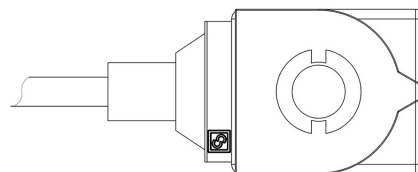

Product Code

9110/RA6

Coil Type CM2

220-230V 50/60Hz Cable Length=1m

POLYHEDRA

CLASSIC

Product use

Coils with the new ?FAST LOCK? fixing system, series 9300 and 9320, and coils with gear fixing systems, series 9110, 9120 and 9160.

Fast-on connections type DIN 43650/A for coils in series: 9120, 9160, 9300 and 9320; co-moulded cables for series 9110 coils. Protection rating IP65; IP68 for series 9160 coils coupled with series 9155 connectors.

Available voltages; 24 VAC - 50/60 Hz, 110 VAC - 50/60 Hz, 220/230 VAC - 50/60 Hz, 240 VAC - 50/60 Hz, 380 VAC - 50/60 Hz, 12 VDC, 24 VDC, 27 VDC, 48 VDC.

Connectors in series 9150, normalized DIN 43650, to wire, with IP65 protection rating. Connectors in series 9900, again normalized DIN 43650, pre-wired with various cable lengths, with IP65 protection rating.

Connectors in series 9155, to wire, with IP65/68 protection rating.

Product details

Type bobine CM2 (1)

Tension [V] 220/230

Fréquence [Hz] 50/60

Puissance [W] 8

Longueur du câble [m] 1

Emballage 8

Notes

Castel non si assume alcuna responsabilità per eventuali errori nei cataloghi, opuscoli e altro materiale stampato o indicato nel sito Castel.it. Castel si riserva il diritto di modificare i propri prodotti senza preavviso. Tutti i marchi in questo materiale sono di proprietà di Castel. Tutti i diritti riservati.

Castel assumes no responsibility for any errors in catalogs, brochures and other material printed or indicated on the Castel.it website. Castel reserves the right to modify its products without notice. All trademarks in this material are the property of Castel. All rights reserved.