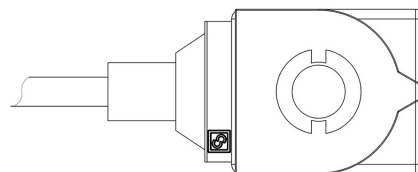

Product Code

9110/RA2

Coil Type CM2

24V 50/60Hz Cable Length=1m

POLYHEDRA

CLASSIC

Product use

Coils with the new ?FAST LOCK? fixing system, series 9300 and 9320, and coils with gear fixing systems, series 9110, 9120 and 9160.