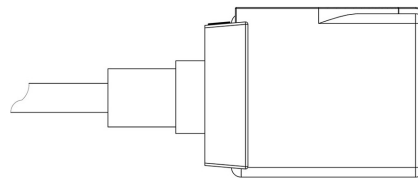

Product Code

9110/RA2

Coil Type CM2

24V 50/60Hz Cable Length=1m

POLYHEDRA

CLASSIC

Product use

Coils with the new ?FAST LOCK? fixing system, series 9300 and 9320, and coils with gear fixing systems, series 9110, 9120 and 9160.