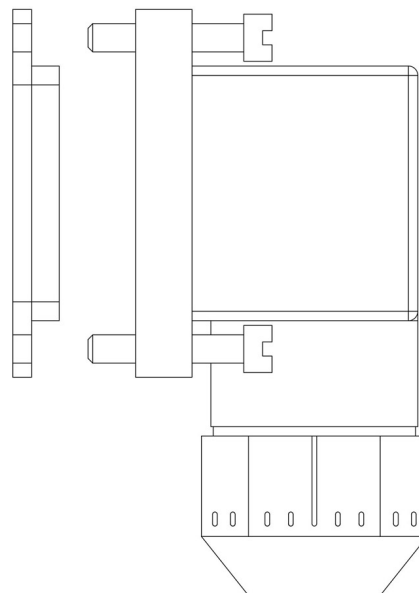

Product Code

**9155/R02**

Wired Connector  
IP65/IP68 Length=1m

POLYHEDRA

CLASSIC

## Product use

Coils with the new ?FAST LOCK? fixing system, series 9320, and coils with gear fixing systems, series 9120 and 9121.

Fast-on connections type DIN 43650/A for coils in series 9120 and 9320; co-moulded cables for series 9121 coils.

## Product details

Degrè de protection IP 65 / IP 68

Longueur du câble [m] 1

Emballage 1