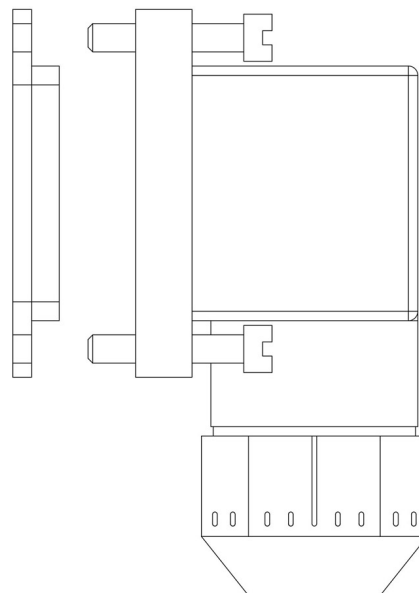

Product Code

9155/R01

Connector
IP65/IP68

POLYHEDRA

CLASSIC

Product use

Coils with the new ?FAST LOCK? fixing system, series 9320, and coils with gear fixing systems, series 9120 and 9121.

Fast-on connections type DIN 43650/A for coils in series 9120 and 9320; co-moulded cables for series 9121 coils.

Available voltages: 220/230 VAC - 50/60 Hz, 12 VDC, 24 VDC, 27 VDC, 48 VDC.

Connectors in series 9150, normalized DIN 43650, to wire, with IP65 protection rating. Connectors in series 9900, again normalized DIN 43650, pre-wired with various cable lengths, with IP65 protection rating.

Product details

Degrè de protection IP 65 / IP 68

Longueur du câble [m] -

Emballage 120