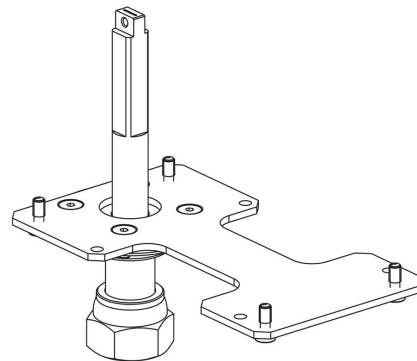

Product Code

9901/X75

Actuator Adapter

-

G GREEN

STAINLESS STEEL

P LYHEDRA

CL ASSIC

Product use

Flanged adapters are made by Castel to couple the actuators to the 2-ways ball valves or manual 3-ways ball valves later allowing the conversion from a manual to a motorized valve.

Product details

Emballage

1

Notes

voir les raccords indiqués dans le tableau SCHÉMA D'ACCOUPLEMENT