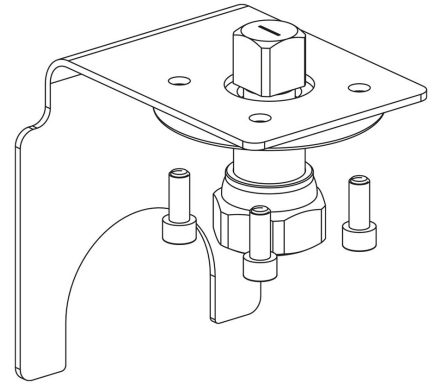

Product Code

**9901/X72**

Actuator Adapter

POLYHEDRA

CLASSIC

## Product use

Flanged adapters are made by Castel to couple the actuators to the 2-ways ball valves or manual 3-ways ball valves later allowing the conversion from a manual to a motorized valve.