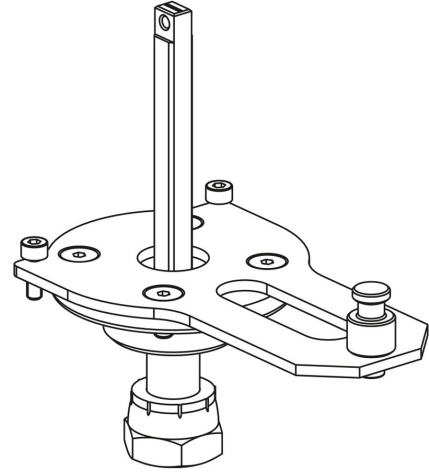

Product Code

9901/X60

Actuator Adapter

-

GO GREEN

STAINLESS STEEL

POLYHEDRA

CLASSIC

Product use

Flanged adapters are made by Castel to couple the actuators to the 2-ways ball valves or manual 3-ways ball valves later allowing the conversion from a manual to a motorized valve.

Product details

Emballage

1

Notes

voir les raccords indiqués dans le tableau SCHÉMA D'ACCOUPLLEMENT