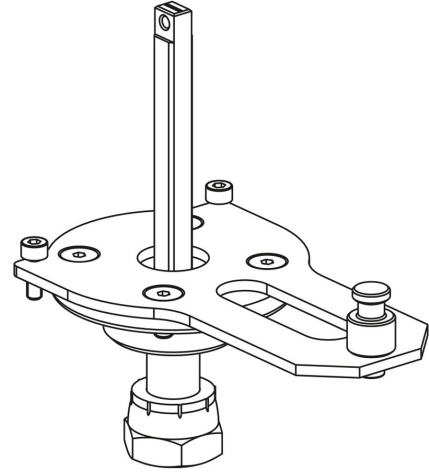

Product Code

**9901/X58**

Actuator Adapter

-

GO GREEN

STABILITÀ. MATURITÀ. DECISIONE.

POLYHEDRA

CLASSIC

## Product use

Flanged adapters are made by Castel to couple the actuators to the 2-ways ball valves or manual 3-ways ball valves later allowing the conversion from a manual to a motorized valve.