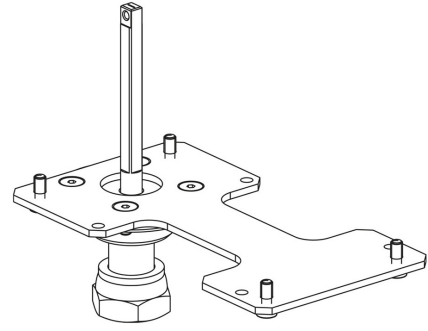

Product Code

9901/X57

Actuator Adapter

GO GREEN

STAINLESS STEEL

POLYHEDRA

CLASSIC

Product use

Flanged adapters are made by Castel to couple the actuators to the 2-ways ball valves or manual 3-ways ball valves later allowing the conversion from a manual to a motorized valve.

Product details

Emballage 1

Notes

voir les raccords indiqués dans le tableau SCHÉMA D'ACCOUPLEMENT