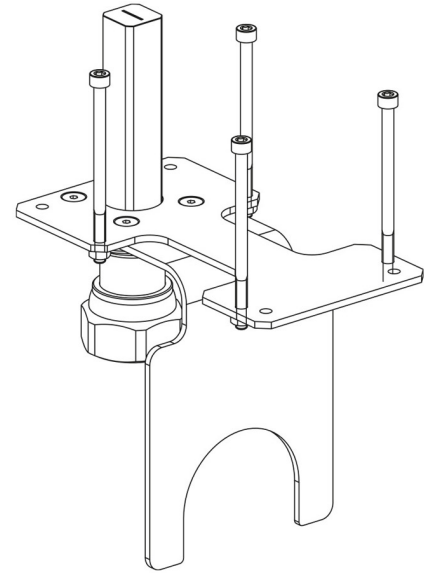

Product Code

9901/X76

Actuator Adapter

GO GREEN

STAINLESS STEEL

POLYHEDRA

CLASSIC

Product use

Flanged adapters are made by Castel to couple the actuators to the 2-ways ball valves or manual 3-ways ball valves later allowing the conversion from a manual to a motorized valve.

Product details

Emballage

1

Notes

voir les raccords indiqués dans le tableau SCHÉMA D'ACCOUPLEMENT