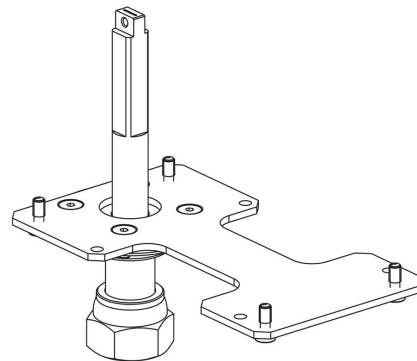

Product Code

9901/X75

Actuator Adapter

-

G GREEN

STAINLESS STEEL

P LYHEDRA

CL ASSIC

Product use

Flanged adapters are made by Castel to couple the actuators to the 2-ways ball valves or manual 3-ways ball valves later allowing the conversion from a manual to a motorized valve.

Product details

Emballage

1

Notes

voir les raccords indiqués dans le tableau SCHÉMA D'ACCOUPLLEMENT