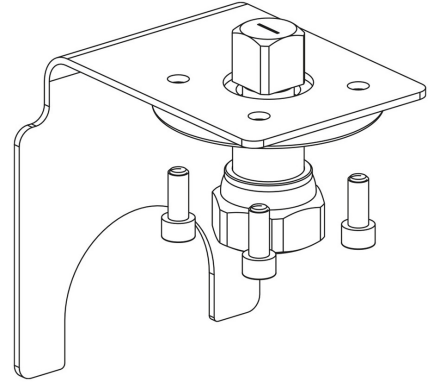

Product Code

9901/X71

Actuator Adapter

POLYHEDRA

CLASSIC

Product use

Flanged adapters are made by Castel to couple the actuators to the 2-ways ball valves or manual 3-ways ball valves later allowing the conversion from a manual to a motorized valve.

Product details

Emballage

1

Notes

voir les raccords indiqués dans le tableau SCHÉMA D'ACCOUPLEMENT