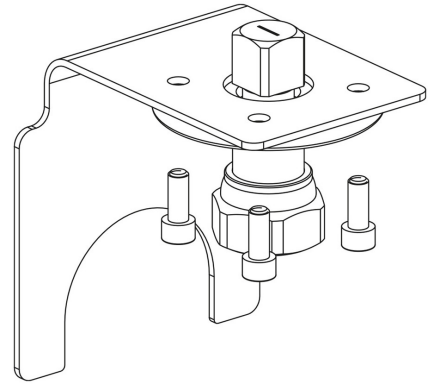

Product Code

9901/X70

Actuator Adapter

POLYHEDRA

CLASSIC

Product use

Flanged adapters are made by Castel to couple the actuators to the 2-ways ball valves or manual 3-ways ball valves later allowing the conversion from a manual to a motorized valve.

Product details

Emballage

1

Notes

voir les raccords indiqués dans le tableau SCHÉMA D'ACCOUPLEMENT