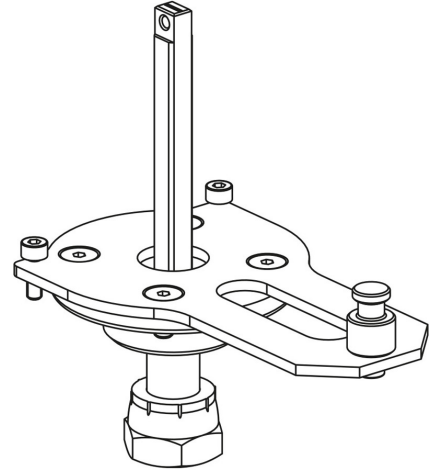

Product Code

**9901/X60**

Actuator Adapter

-

GO GREEN

STAINLESS STEEL

POLYHEDRA

CLASSIC

## Product use

Flanged adapters are made by Castel to couple the actuators to the 2-ways ball valves or manual 3-ways ball valves later allowing the conversion from a manual to a motorized valve.