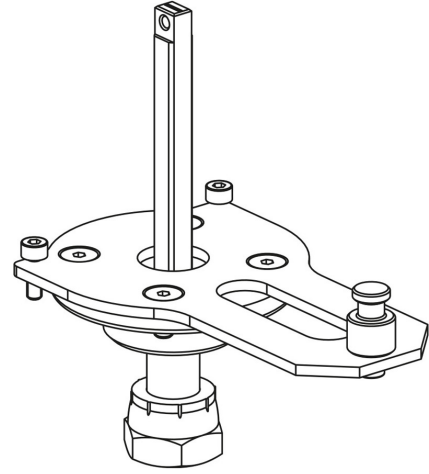

Product Code

**9901/X58**

Actuator Adapter

-

GO GREEN

STAINLESS STEEL

POLYHEDRA

CLASSIC

## Product use

Flanged adapters are made by Castel to couple the actuators to the 2-ways ball valves or manual 3-ways ball valves later allowing the conversion from a manual to a motorized valve.