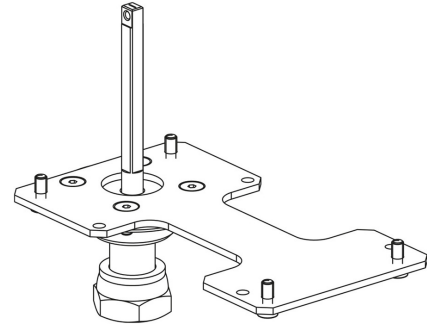

Product Code

9901/X57

Actuator Adapter

GO GREEN

STAINLESS STEEL

POLYHEDRA

CLASSIC

Product use

Flanged adapters are made by Castel to couple the actuators to the 2-ways ball valves or manual 3-ways ball valves later allowing the conversion from a manual to a motorized valve.

Product details

Emballage 1

Notes

voir les raccords indiqués dans le tableau SCHÉMA D'ACCOUPLLEMENT