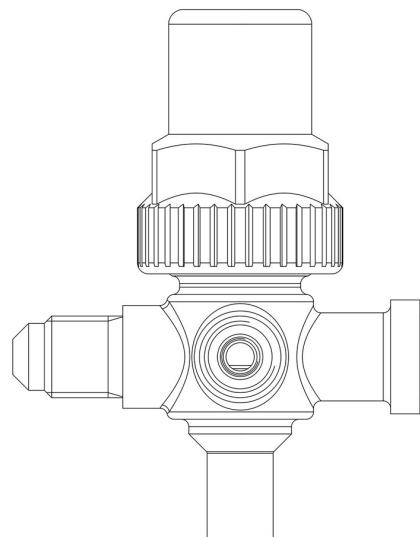

Product Code

6072/24M12

Three Ways Hermetic Valve SX

1/2"Flarex12mm ODS

PS = 45 bar

CLASSIC

Product use

Accessories for use with the following ASHRAE 34:2019 refrigerants, Class A1:

HCFC (R22)

HFC (R134a, R404A, R407C, R410A, R507)

HFO (R1234ze)

HFO + HFC (R448A, R449A, R450A, R452A, R513A, R515A, R515B)

Product details

Acces fitting SAE Flare 1/4"

Connections SAE Flare 1/2"

Connections SAE Flare -

ODS Ø [in.] -

ODS Ø [mm] 12

Kv[m³/h] 2,55

PS[bar] 45

TS[°C] Min -40

TS[°C] Max +110

Package pcs 36