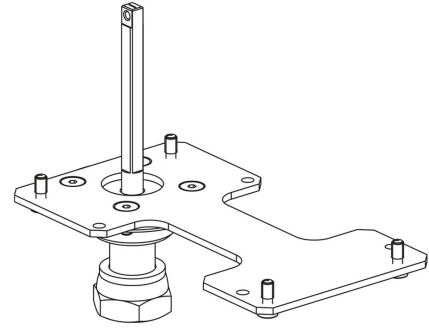

Product Code

9901/X57

Actuator Adapter

-

G GREEN

STAINLESS STEEL

P LYHEDRA

CL ASSIC

Product use

Flanged adapters are made by Castel to couple the actuators to the 2-ways ball valves or manual 3-ways ball valves later allowing the conversion from a manual to a motorized valve.

Product details