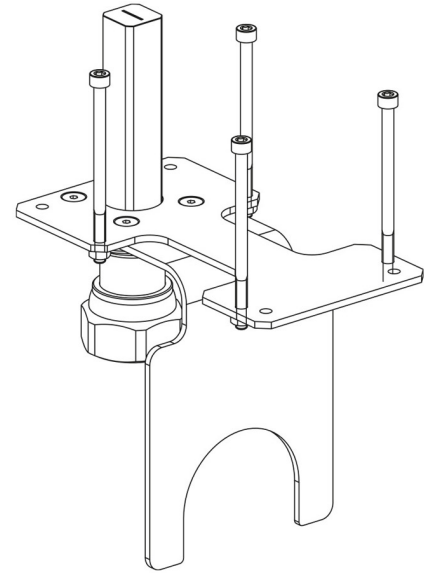

Product Code

**9901/X76**

Actuator Adapter

GO GREEN

STAINLESS STEEL

POLYHEDRA

CLASSIC

## Product use

Flanged adapters are made by Castel to couple the actuators to the 2-ways ball valves or manual 3-ways ball valves later allowing the conversion from a manual to a motorized valve.