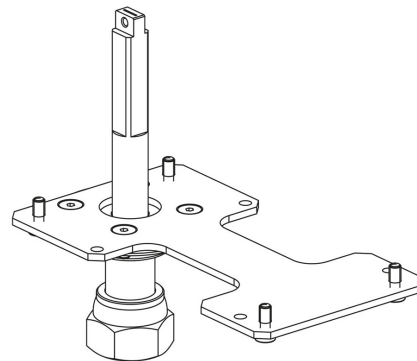

Product Code

9901/X75

Actuator Adapter

-

G GREEN

STAINLESS STEEL

P LYHEDRA

CL ASSIC

Product use

Flanged adapters are made by Castel to couple the actuators to the 2-ways ball valves or manual 3-ways ball valves later allowing the conversion from a manual to a motorized valve.

Product details

Package Pcs. 1

Notes

see the couplings indicated in the COUPLING SCHEME table