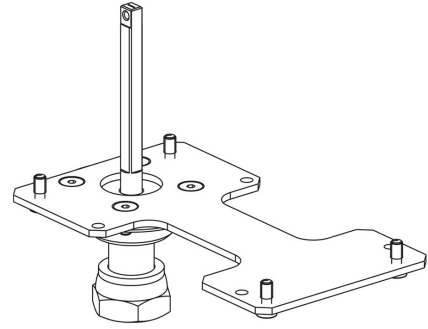

Product Code

**9901/X57**

Actuator Adapter

GO GREEN

STAINLESS STEEL

POLYHEDRA

CLASSIC

## Product use

Flanged adapters are made by Castel to couple the actuators to the 2-ways ball valves or manual 3-ways ball valves later allowing the conversion from a manual to a motorized valve.