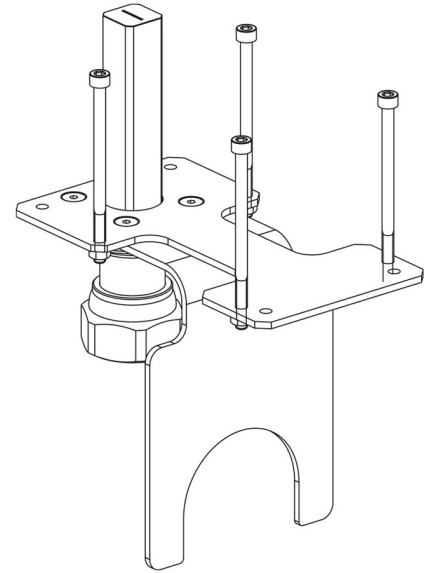

Product Code

9901/X76

Actuator Adapter

GO GREEN

STAINLESS STEEL

POLYHEDRA

CLASSIC

Product use

Flanged adapters are made by Castel to couple the actuators to the 2-ways ball valves or manual 3-ways ball valves later allowing the conversion from a manual to a motorized valve.

Product details

Package Pcs. 1